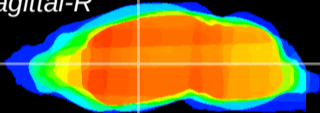

Coronal

Sagittal-R

Sagittal-L

ViBrism: CX18577
Horizontal

VA/VL