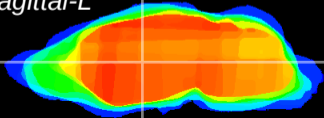

Coronal

Sagittal-R

Sagittal-L

ViBrism: CX18577
Horizontal

VA/VL