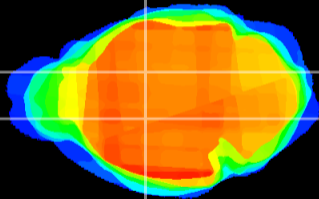

Coronal

Sagittal-R

Sagittal-L

ViBrism: CX18577
Horizontal

VA/VL