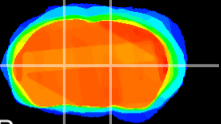

Coronal

Sagittal-R

Sagittal-L

ViBrism: CX18577
Horizontal

VA/VL