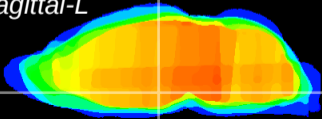

Coronal

Sagittal-R

Sagittal-L

ViBrism: CX18583
Horizontal

DM