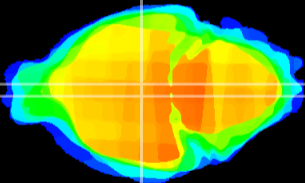

Coronal

Sagittal-R

Sagittal-L

ViBrism: CX18583
Horizontal

DM