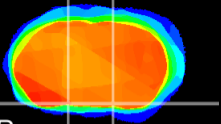

Coronal

Sagittal-R

Sagittal-L

ViBriSM: CX18586
Horizontal

S0