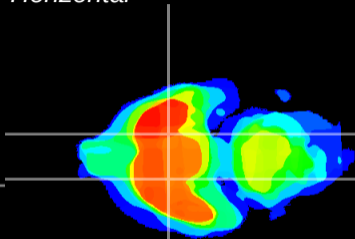

Coronal

Sagittal-R

Sagittal-L

ViBriSM: CX18586
Horizontal

S0