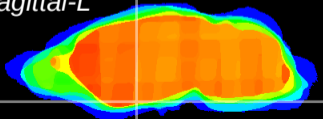

Coronal

Sagittal-R

Sagittal-L

ViBriSM: CX18586
Horizontal

S0