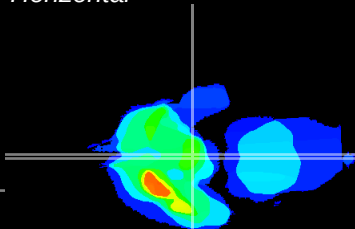

Coronal

Sagittal-R

Sagittal-L

ViBrism: CX18592
Horizontal

ME