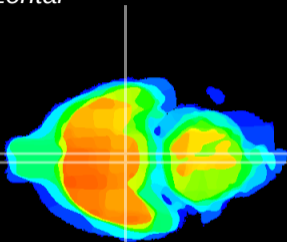

Coronal

Sagittal-R

Sagittal-L

ViBrism: CX18593
Horizontal

VMH