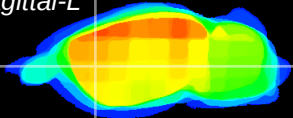

Coronal

Sagittal-R

Sagittal-L

ViBrism: CX18596
Horizontal

CPU lateral