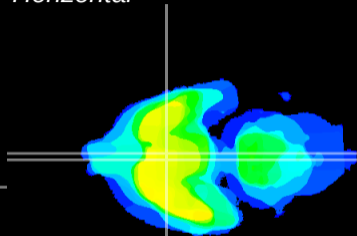

Coronal

Sagittal-R

Sagittal-L

ViBriSM: CX18596
Horizontal

SCN