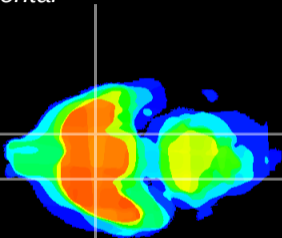

Coronal

Sagittal-R

Sagittal-L

ViBrism: CX18597
Horizontal

S0