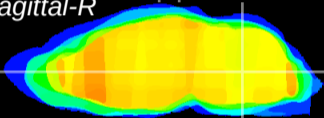

Coronal

Sagittal-R

Sagittal-L

ViBrism: CX18601
Horizontal

MVe