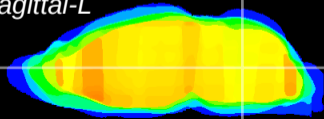

Coronal

Sagittal-R

Sagittal-L

ViBrism: CX18601
Horizontal

MVe