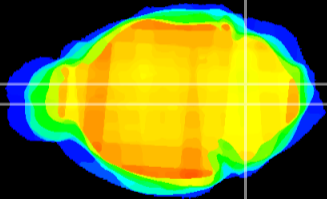

Coronal

Sagittal-R

Sagittal-L

ViBrism: CX18601
Horizontal

MVe