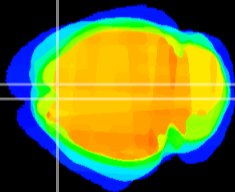

Coronal

Sagittal-R

Sagittal-L

ViBriSM: CX18603
Horizontal

Cx motor