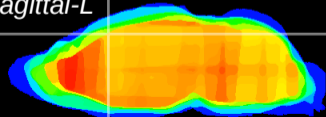

Coronal

Sagittal-R

Sagittal-L

ViBriSM: CX18603
Horizontal

Cx motor