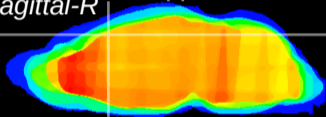

Coronal

Sagittal-R

Sagittal-L

ViBriSM: CX18603
Horizontal

Cx motor