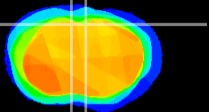

Coronal

Sagittal-R

Sagittal-L

ViBriSM: CX18603
Horizontal

Cx motor