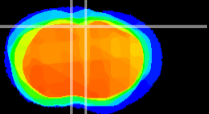

Coronal

Sagittal-R

Sagittal-L

ViBris: CX18604
Horizontal

Cx motor