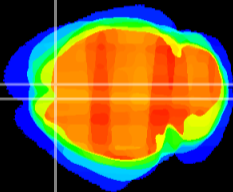

Coronal

Sagittal-R

Sagittal-L

ViBris: CX18604
Horizontal

Cx motor