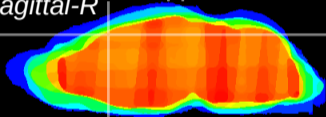

Coronal

Sagittal-R

Sagittal-L

ViBris: CX18604
Horizontal

Cx motor