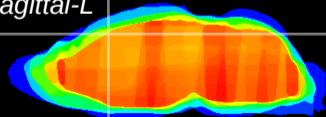

Coronal

Sagittal-R

Sagittal-L

ViBris: CX18604
Horizontal

Cx motor