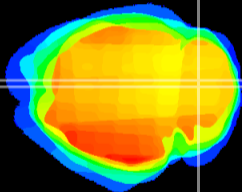

Coronal

Sagittal-R

Sagittal-L

ViBrism: CX18605
Horizontal

Cb vermis