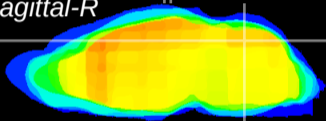

Coronal

Sagittal-R

Sagittal-L

ViBrism: CX18605
Horizontal

Cb vermis