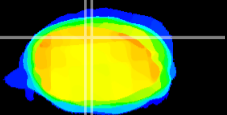

Coronal

Sagittal-R

Sagittal-L

ViBrism: CX18605
Horizontal

Cb vermis