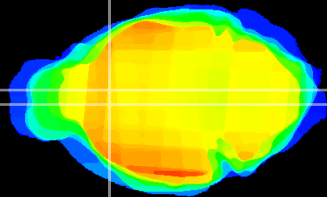

Coronal

Sagittal-R

Sagittal-L

ViBrism: CX18605
Horizontal

LS