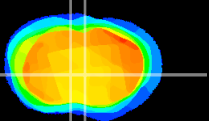

Coronal

Sagittal-R

Sagittal-L

ViBrism: CX18605
Horizontal

LS