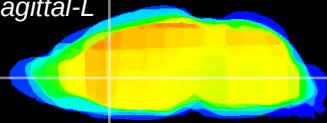

Coronal

Sagittal-R

Sagittal-L

ViBrism: CX18605
Horizontal

LS