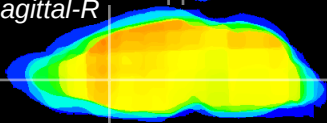

Coronal

Sagittal-R

Sagittal-L

ViBrism: CX18605
Horizontal

LS