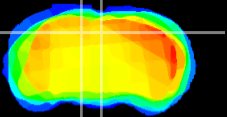

Coronal

Sagittal-R

Sagittal-L

ViBrism: CX18605
Horizontal

SC