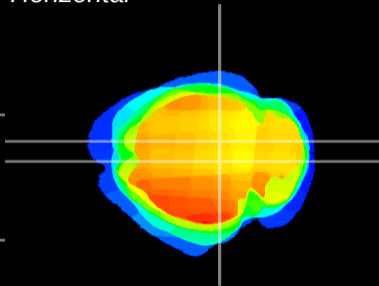

Coronal

Sagittal-R

Sagittal-L

ViBrism: CX18605
Horizontal

SC