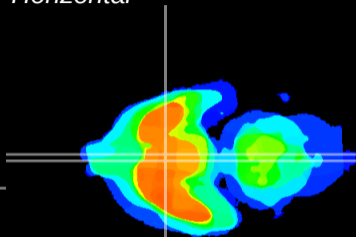

Coronal

Sagittal-R

Sagittal-L

ViBrism: CX18607
Horizontal

SCN