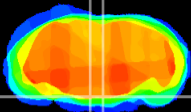

Coronal

Sagittal-R

Sagittal-L

ViBrism: CX18612
Horizontal

Pn