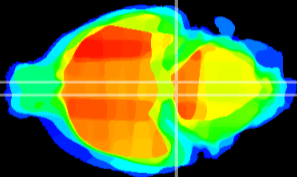

Coronal

Sagittal-R

Sagittal-L

ViBrism: CX18612
Horizontal

Pn