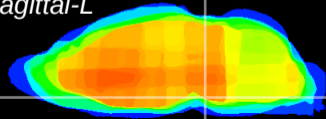

Coronal

Sagittal-R

Sagittal-L

ViBrism: CX18612
Horizontal

Pn