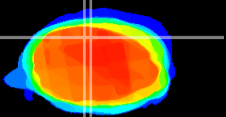

Coronal

Sagittal-R

Sagittal-L

ViBrism: CX18622
Horizontal

Cb vermis