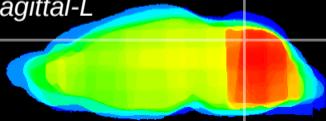

Coronal

Sagittal-R

Sagittal-L

ViBrism: CX18622
Horizontal

Cb vermis