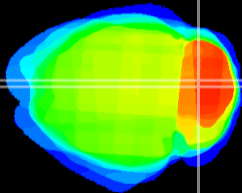

Coronal

Sagittal-R

Sagittal-L

ViBrism: CX18622
Horizontal

Cb vermis