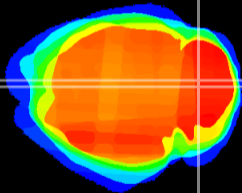

Coronal

Sagittal-R

Sagittal-L

ViBrism: CX18629
Horizontal

Cb vermis