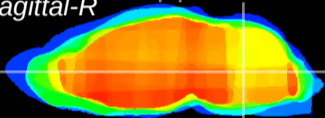

Coronal

Sagittal-R

Sagittal-L

ViBrism: CX18631
Horizontal

MVe