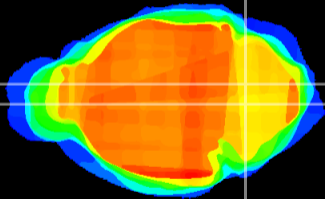

Coronal

Sagittal-R

Sagittal-L

ViBrism: CX18631
Horizontal

MVe