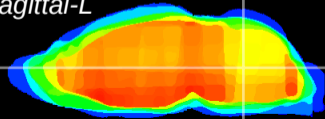

Coronal

Sagittal-R

Sagittal-L

ViBrism: CX18631
Horizontal

MVe