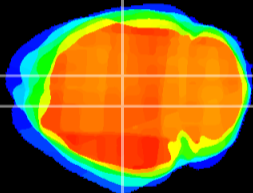

Coronal

Sagittal-R

Sagittal-L

ViBrism: CX18635
Horizontal

DG