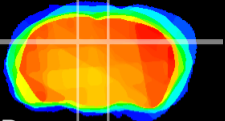

Coronal

Sagittal-R

Sagittal-L

ViBrism: CX18635
Horizontal

DG