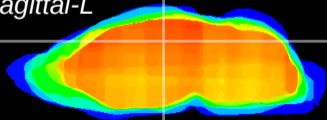

Coronal

Sagittal-R

Sagittal-L

ViBrism: CX18635
Horizontal

DG