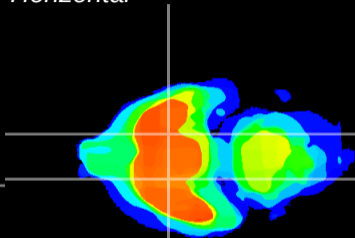

Coronal

Sagittal-R

Sagittal-L

ViBrism: CX18639
Horizontal

S0