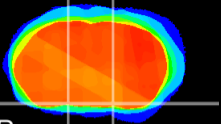

Coronal

Sagittal-R

Sagittal-L

ViBrism: CX18639
Horizontal

S0