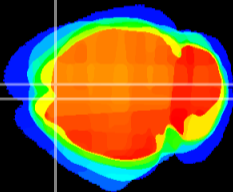

Coronal

Sagittal-R

Sagittal-L

ViBrism: CX18643  
Horizontal

Cx motor