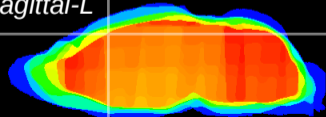

Coronal

Sagittal-R

Sagittal-L

ViBrism: CX18643  
Horizontal

Cx motor