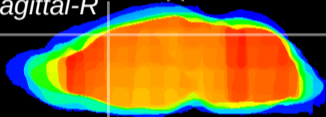

Coronal

Sagittal-R

Sagittal-L

ViBrism: CX18643  
Horizontal

Cx motor