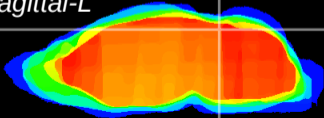

Coronal

Sagittal-R

Sagittal-L

ViBrism: CX18643
Horizontal

IC