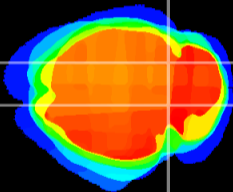

Coronal

Sagittal-R

Sagittal-L

ViBrism: CX18643
Horizontal

IC