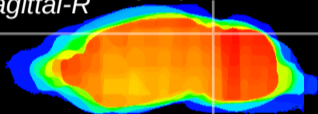

Coronal

Sagittal-R

Sagittal-L

ViBrism: CX18643
Horizontal

IC