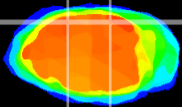

Coronal

Sagittal-R

Sagittal-L

ViBrism: CX18643
Horizontal

IC