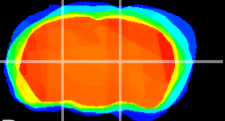

Coronal

Sagittal-R

Sagittal-L

ViBriSm: CX18644
Horizontal

VPM/VPL