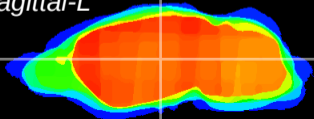

Coronal

Sagittal-R

Sagittal-L

ViBriSm: CX18644
Horizontal

VPM/VPL