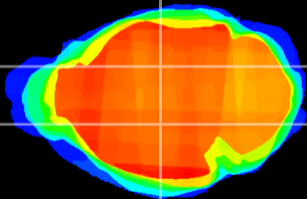

Coronal

Sagittal-R

Sagittal-L

ViBriSm: CX18644
Horizontal

VPM/VPL