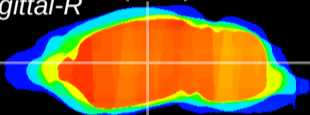

Coronal

Sagittal-R

Sagittal-L

ViBriSm: CX18644
Horizontal

VPM/VPL