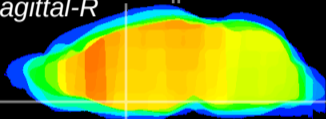

Coronal

Sagittal-R

Sagittal-L

ViBrism: CX18645
Horizontal

MPA