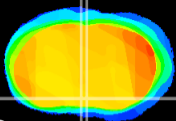

Coronal

Sagittal-R

Sagittal-L

ViBrism: CX18645
Horizontal

MPA