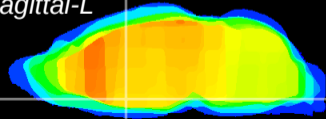

Coronal

Sagittal-R

Sagittal-L

ViBrism: CX18645
Horizontal

MPA