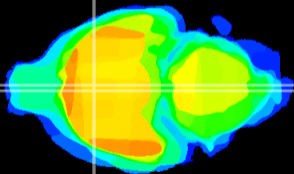

Coronal

Sagittal-R

Sagittal-L

ViBrism: CX18645
Horizontal

MPA