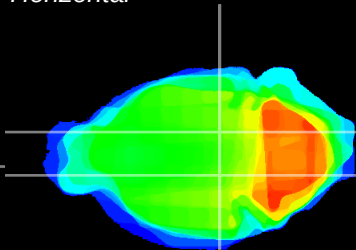

Coronal

Sagittal-R

Sagittal-L

ViBrism: CX18647
Horizontal

SN