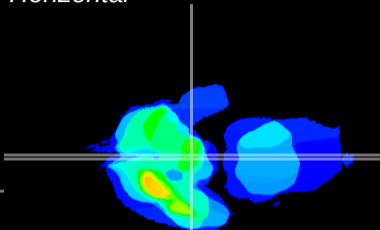

Coronal

Sagittal-R

Sagittal-L

ViBrism: CX18652
Horizontal

ME