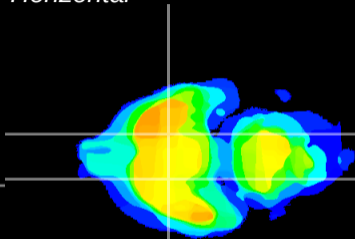

Coronal

Sagittal-R

Sagittal-L

ViBrism: CX18652
Horizontal

S0