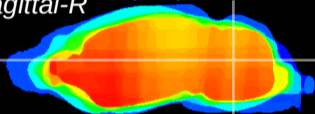

Coronal

Sagittal-R

Sagittal-L

ViBrism: CX18655
Horizontal

Cb nucleus