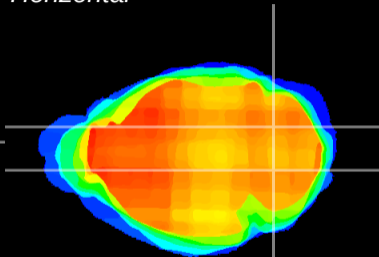

Coronal

Sagittal-R

Sagittal-L

ViBrism: CX18655
Horizontal

Cb nucleus