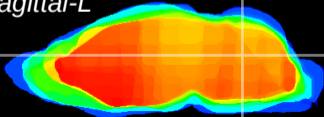

Coronal

Sagittal-R

Sagittal-L

ViBrism: CX18655
Horizontal

Cb nucleus