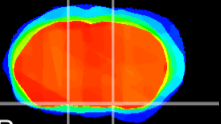

Coronal

Sagittal-R

Sagittal-L

ViBrism: CX18656
Horizontal

S0