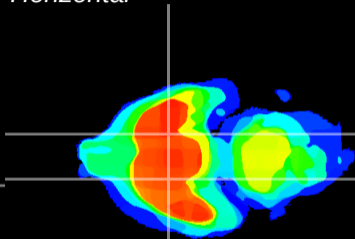

Coronal

Sagittal-R

Sagittal-L

ViBrism: CX18656
Horizontal

S0