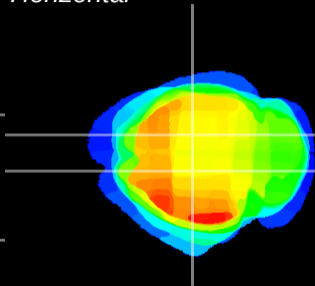

Coronal

Sagittal-R

Sagittal-L

ViBrism: CX18659
Horizontal

CA1