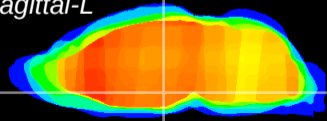

Coronal

Sagittal-R

Sagittal-L

ViBrism: CX18660
Horizontal

DM