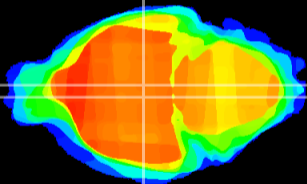

Coronal

Sagittal-R

Sagittal-L

ViBrism: CX18660
Horizontal

DM