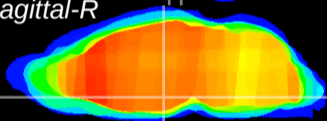

Coronal

Sagittal-R

Sagittal-L

ViBrism: CX18660
Horizontal

DM