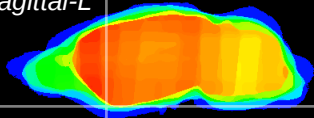

Coronal

Sagittal-R

Sagittal-L

ViBrism: CX18660
Horizontal

Tu