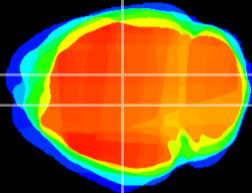

Coronal

Sagittal-R

Sagittal-L

ViBrism: CX18661
Horizontal

DG