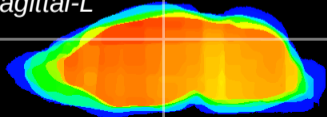

Coronal

Sagittal-R

Sagittal-L

ViBrism: CX18661
Horizontal

DG