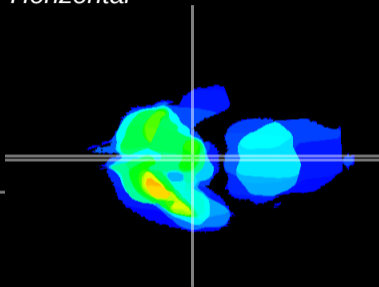

Coronal

Sagittal-R

Sagittal-L

ViBrism: CX18662
Horizontal

ME