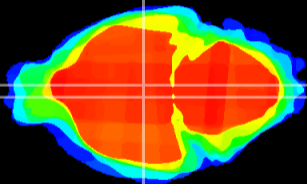

Coronal

Sagittal-R

Sagittal-L

ViBrism: CX18668
Horizontal

DM