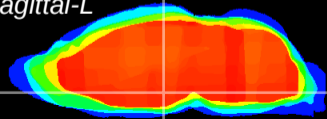

Coronal

Sagittal-R

Sagittal-L

ViBrism: CX18668
Horizontal

DM