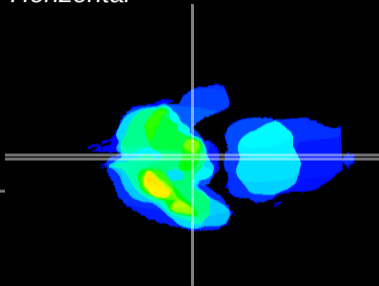

Coronal

Sagittal-R

Sagittal-L

ViBrism: CX18669
Horizontal

ME