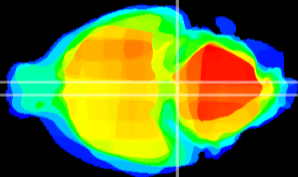

Coronal

Sagittal-R

Sagittal-L

ViBrism: CX18669
Horizontal

Pn