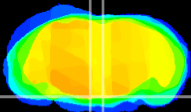

Coronal

Sagittal-R

Sagittal-L

ViBrism: CX18669
Horizontal

Pn