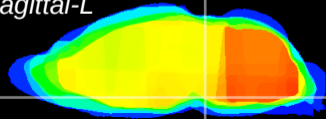

Coronal

Sagittal-R

Sagittal-L

ViBrism: CX18669
Horizontal

Pn