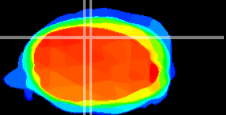

Coronal

Sagittal-R

Sagittal-L

ViBrism: CX18674  
Horizontal

Cb vermis