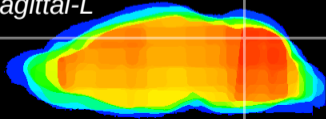

Coronal

Sagittal-R

Sagittal-L

ViBrism: CX18674  
Horizontal

Cb vermis