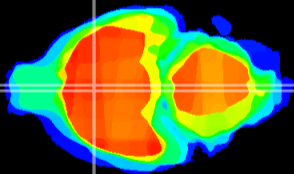

Coronal

Sagittal-R

Sagittal-L

ViBrism: CX18677  
Horizontal

MPA