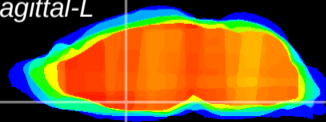

Coronal

Sagittal-R

Sagittal-L

ViBrism: CX18677  
Horizontal

MPA