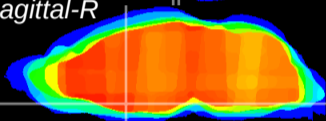

Coronal

Sagittal-R

Sagittal-L

ViBrism: CX18677  
Horizontal

MPA