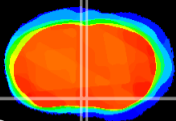

Coronal

Sagittal-R

Sagittal-L

ViBrism: CX18677  
Horizontal

MPA