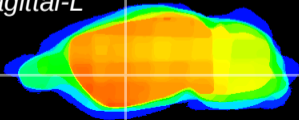

Coronal

Sagittal-R

Sagittal-L

ViBriSM: CX18680
Horizontal

GP