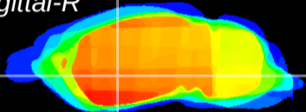

Coronal

Sagittal-R

Sagittal-L

ViBriSM: CX18680
Horizontal

GP