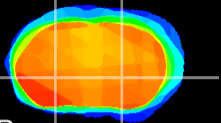

Coronal

Sagittal-R

Sagittal-L

ViBriSM: CX18680
Horizontal

GP