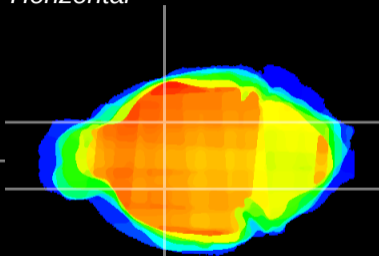

Coronal

Sagittal-R

Sagittal-L

ViBriSM: CX18680
Horizontal

GP