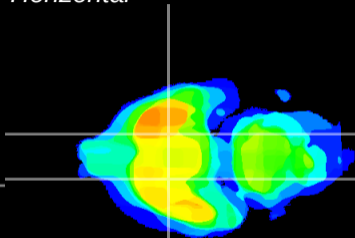

Coronal

Sagittal-R

Sagittal-L

ViBrism: CX18681
Horizontal

S0