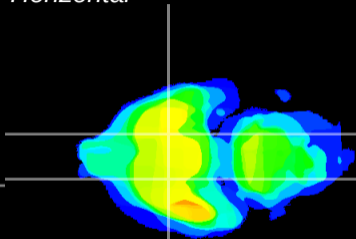

Coronal

Sagittal-R

Sagittal-L

ViBrism: CX18687
Horizontal

S0