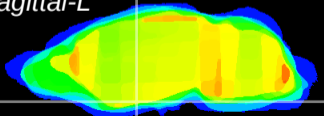

Coronal

Sagittal-R

Sagittal-L

ViBrism: CX18687
Horizontal

S0