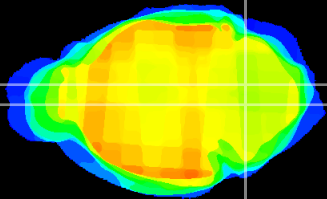

Coronal

Sagittal-R

Sagittal-L

ViBrism: CX18689
Horizontal

MVe