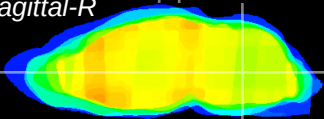

Coronal

Sagittal-R

Sagittal-L

ViBrism: CX18689
Horizontal

MVe