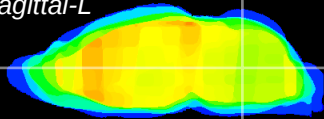

Coronal

Sagittal-R

Sagittal-L

ViBrism: CX18689
Horizontal

MVe