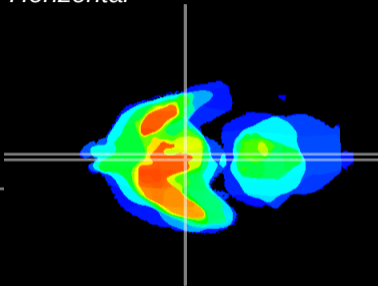

Coronal

Sagittal-R

Sagittal-L

ViBrism: CX18700
Horizontal

Arc