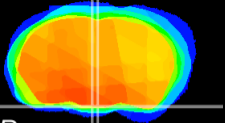

Coronal

Sagittal-R

Sagittal-L

ViBrism: CX18700
Horizontal

Arc