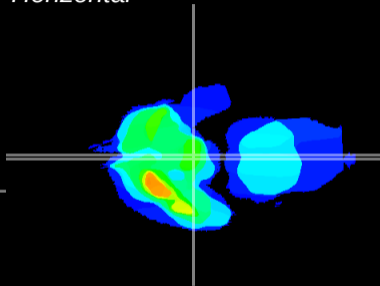

Coronal

Sagittal-R

Sagittal-L

ViBrism: CX18704
Horizontal

ME