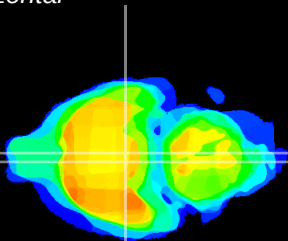

Coronal

Sagittal-R

Sagittal-L

ViBrism: CX18705
Horizontal

VMH