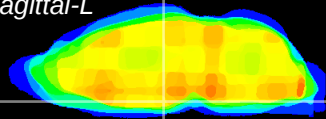

Coronal

Sagittal-R

Sagittal-L

ViBrism: CX18705
Horizontal

VMH