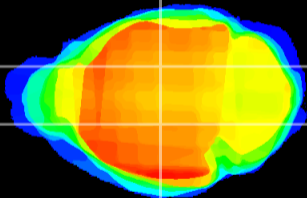

Coronal

Sagittal-R

Sagittal-L

ViBrism: CX18706
Horizontal

VPM/VPL