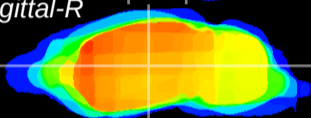

Coronal

Sagittal-R

Sagittal-L

ViBrism: CX18706
Horizontal

VPM/VPL