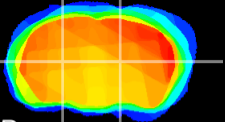

Coronal

Sagittal-R

Sagittal-L

ViBrism: CX18706
Horizontal

VPM/VPL