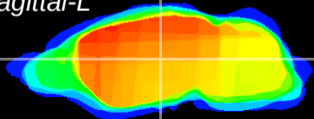

Coronal

Sagittal-R

Sagittal-L

ViBrism: CX18706
Horizontal

VPM/VPL