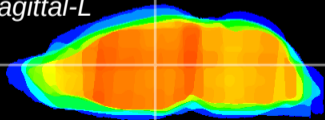

Coronal

Sagittal-R

Sagittal-L

ViBrism: CX18715
Horizontal

MD