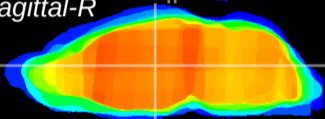

Coronal

Sagittal-R

Sagittal-L

ViBrism: CX18715
Horizontal

MD