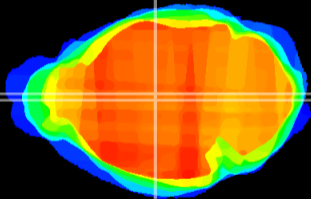

Coronal

Sagittal-R

Sagittal-L

ViBrism: CX18715
Horizontal

MD