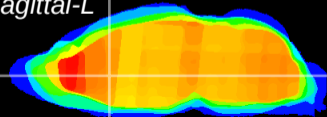

Coronal

Sagittal-R

Sagittal-L

ViBrism: CX18716
Horizontal

LS