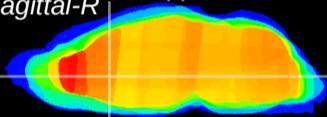

Coronal

Sagittal-R

Sagittal-L

ViBrism: CX18716
Horizontal

LS