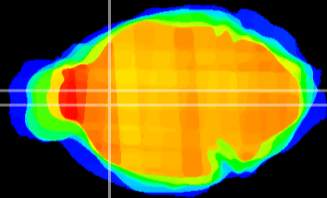

Coronal

Sagittal-R

Sagittal-L

ViBrism: CX18716
Horizontal

LS